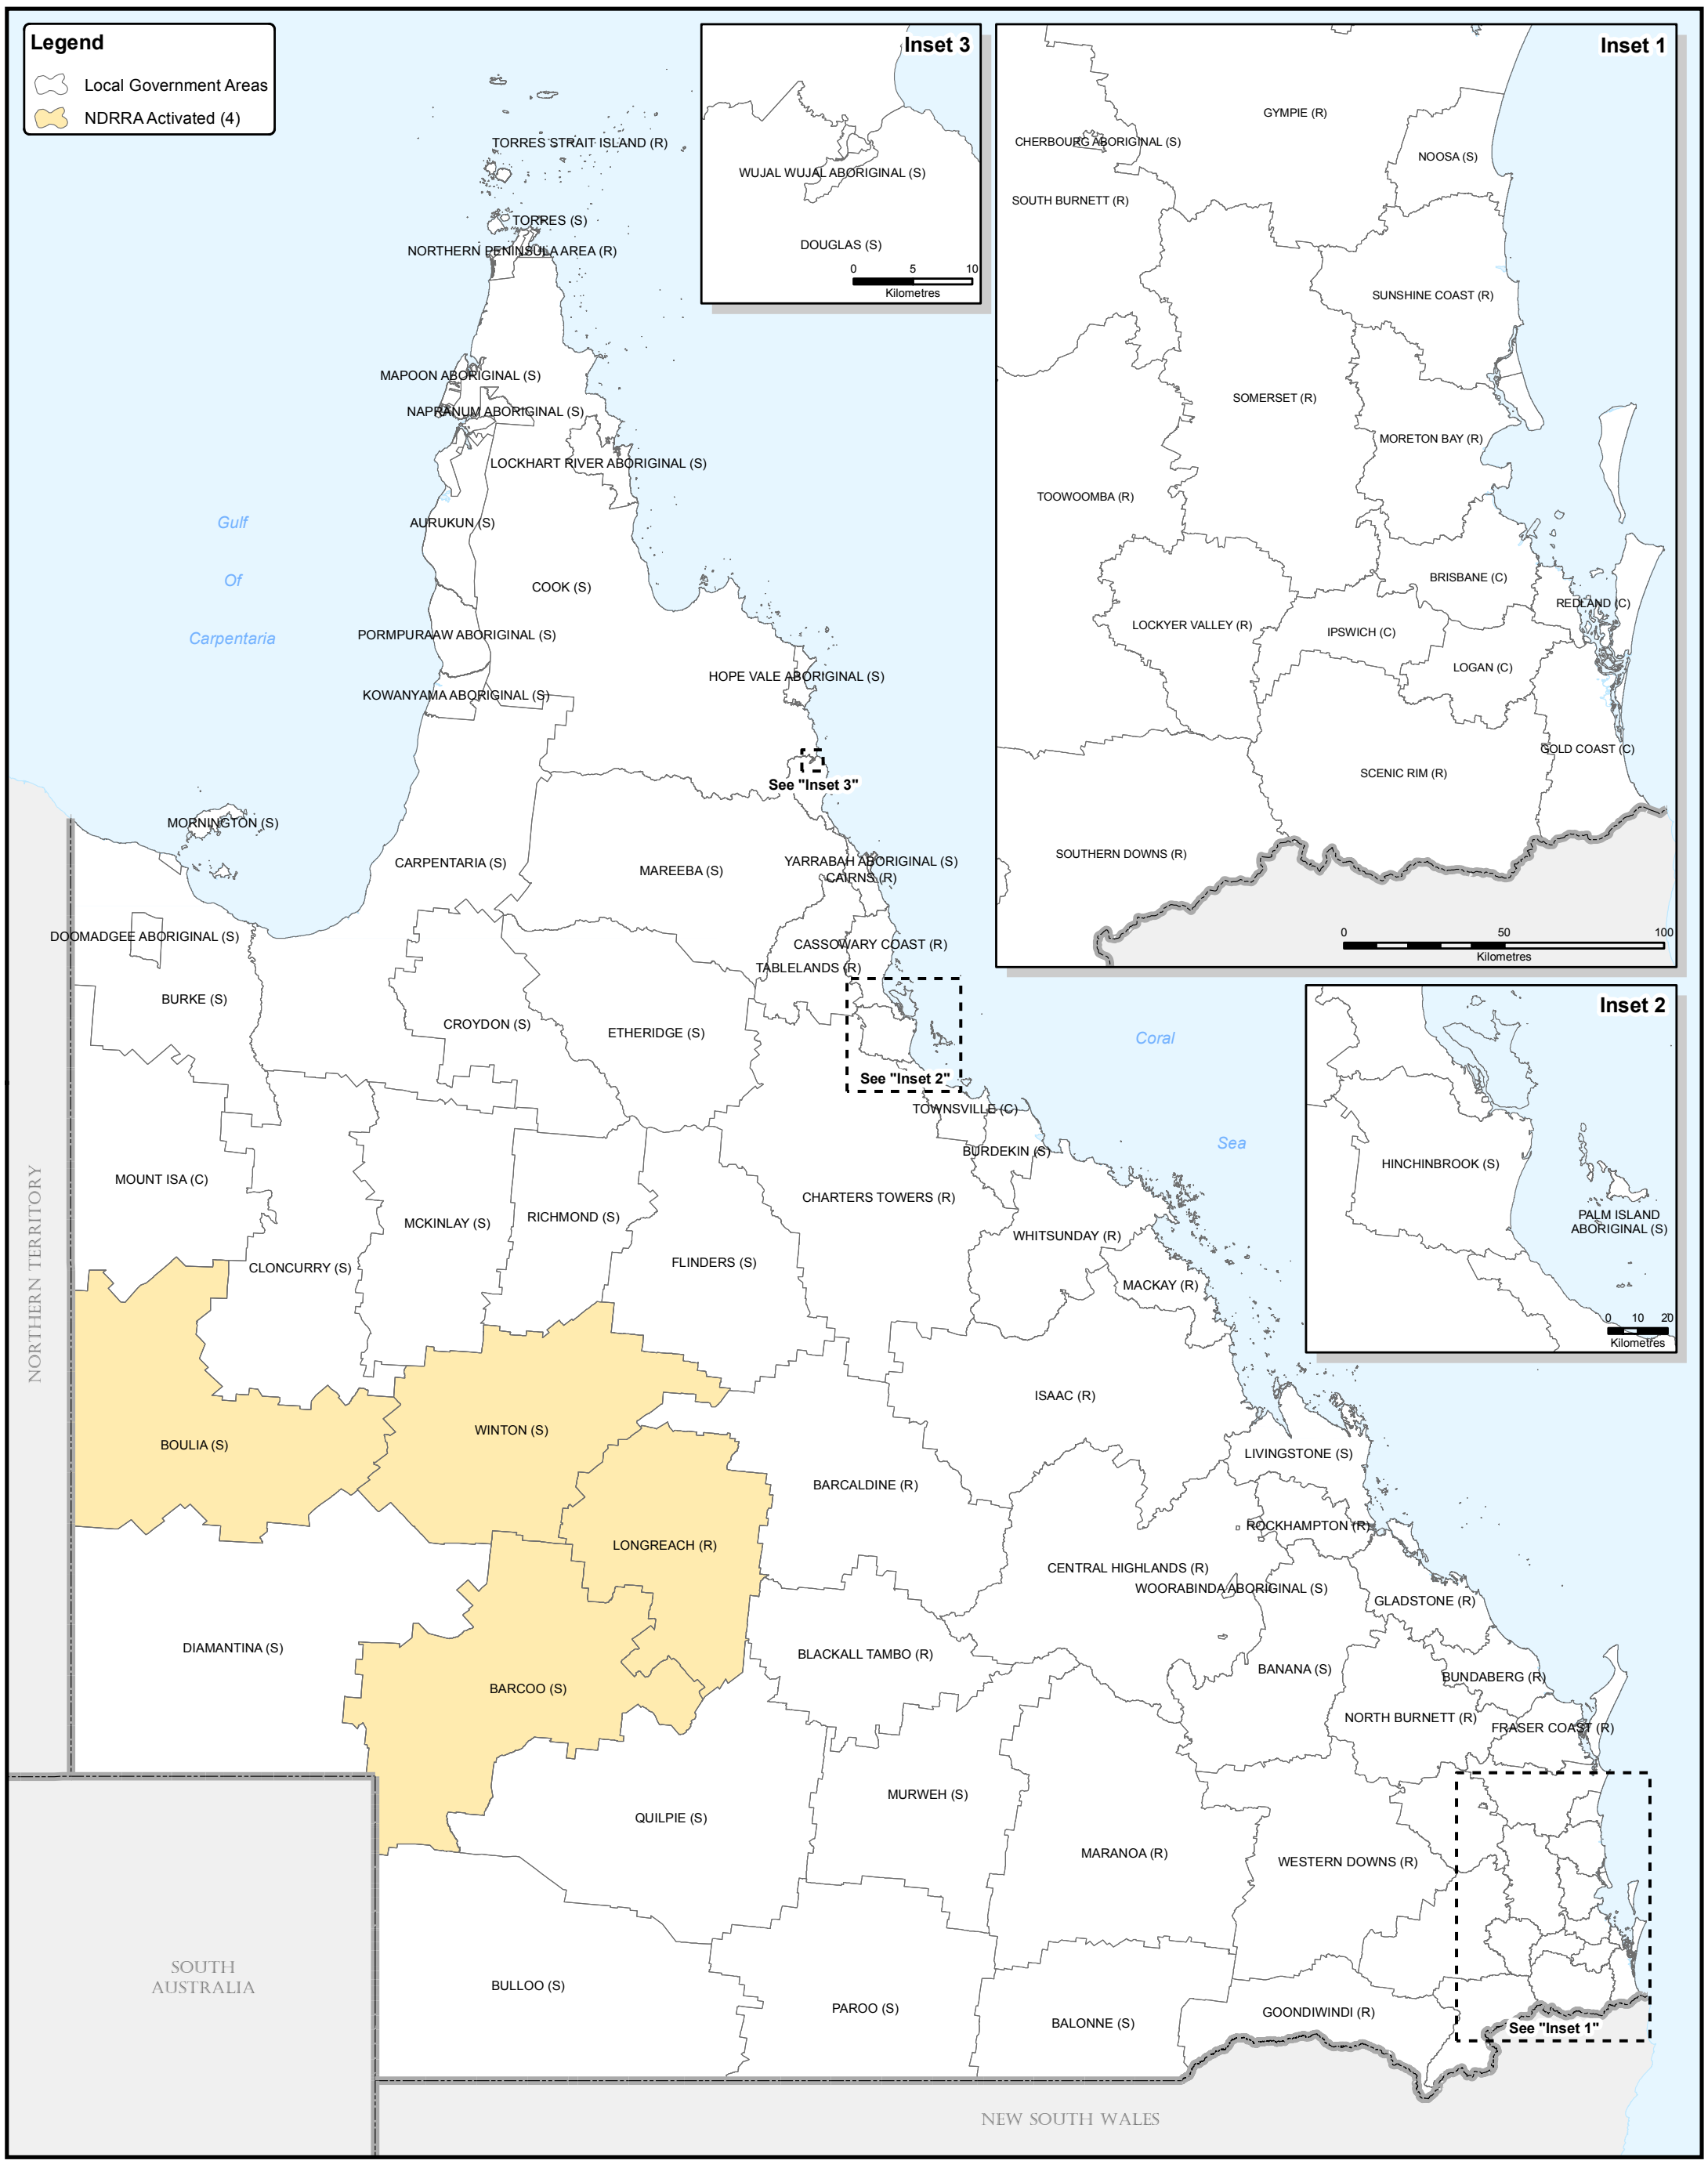

Legend

- Local Government Areas
- NDRRA Activated (4)

Queensland Reconstruction Authority
1800 110 841
www.qldreconstruction.org.au

NDRRA Activation as at 21/09/2016
Central Western Queensland Flooding
13 - 19 June 2016

Disclaimer
This map has been prepared for QFES. Other users must satisfy themselves that it is accurate and suitable for their purposes. The Queensland Reconstruction Authority does not accept responsibility for any loss or damage that may arise from the use of or reliance on this map.