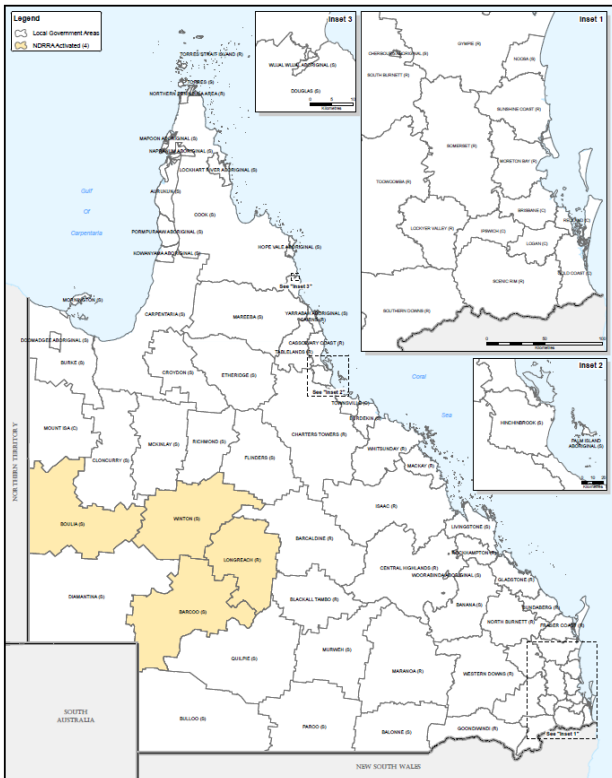

# Disaster Event – Central Western Queensland Flooding, 13 - 19 June 2016

## Event and Timing –

Unseasonable and considerable rainfall and flooding impacted Central Western Queensland communities between 13 and 19 June 2016.